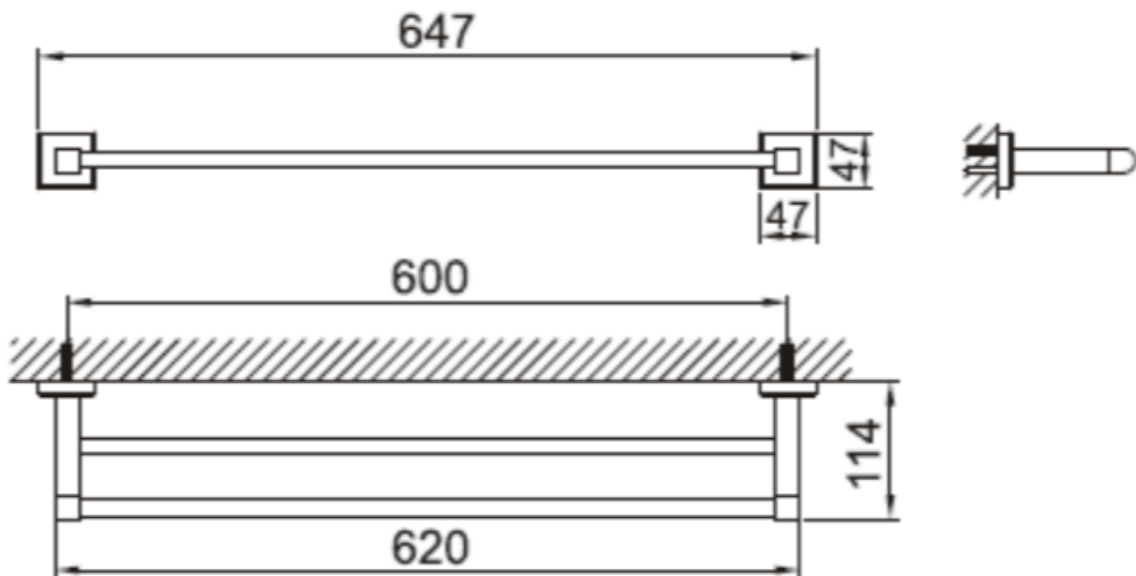

Brand : CAE, China
Name : Towel Ring
Item Code : 9509 T01028 PBR
Color / Finish: Matte Black
Dimensions : 647 mm length

Product info:

- Double Towel Bar

Flushing of pipe must be done before fittings are installed. Failure to do so voids the warranty.

Brand : CAE, China
Name : ACCESSORIES cold water tap dual function
Item Code : 03.8004PBR

Color / Finish: Matte Black
Dimensions :

Product info:

- cold water tap dual function